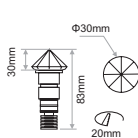

Code	Model	No.LED	CCT*	Watt/Current**	Dimensions	Beam Angle	Finish	
ALI.206 ALI.207	CRYSTAL	1	3000K 5600K	1W / 350mA	Φ60x85mm	Diffused	Chromed Aluminium	Dimmable
ALI.208 ALI.209	RHOMB		3000K 5600K		Φ30x83mm			
ALI.210 ALI.211	BALL		3000K 5600K		Φ30x83mm			
ALI.212 ALI.213	DIAMOND		3000K 5600K		Φ23x95mm			
ALI.214 ALI.215	DIAMOND MINI		3000K 5600K		0.5W / 160mA			

\*Other colours available upon request.

\*\*Adjustable intensity with ELECTRON dimmable constant current LED drivers.

Lighting management options:

DALI/DMX512/PHASE CUT/IR/RF/Bluetooth

Model	No.LED	Colour	Watt	Voltage	Dimensions	Beam Angle	Finish	
DIAMOND RGB /CC*	1	RGB	0.25W	5VDC	Φ23x65mm	Diffused	Chromed Aluminium	Dimmable

\*CC=Common Cathode

CRYSTAL

RHOMB

BALL

DIAMOND

DIAMOND MINI