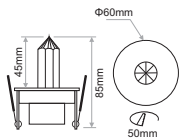

Code	Model	No.LED	CCT*	Watt/Current**	Dimensions	Beam Angle	Finish		
ALI.206 ALI.207	CRYSTAL	1	3000K 5600K	1W / 350mA	Φ60x85mm	Diffused	Chromed Aluminium	Dimmable	
ALI.208 ALI.209	RHOMB		3000K 5600K		Φ30x83mm				
ALI.210 ALI.211	BALL		3000K 5600K		Φ30x83mm				
ALI.212 ALI.213	DIAMOND		3000K 5600K		Φ23x95mm				
ALI.214 ALI.215	DIAMOND MINI		3000K 5600K		0.5W / 160mA				Φ12x67mm

*Other colours available upon request.

**Adjustable intensity with ELECTRON dimmable constant current LED drivers.

Lighting management options:

DALI/DMX512/PHASE CUT/IR/RF/Bluetooth

Model	No.LED	Colour	Watt	Voltage	Dimensions	Beam Angle	Finish	
DIAMOND RGB /CC*	1	RGB	0.25W	5VDC	Φ23x65mm	Diffused	Chromed Aluminium	Dimmable

*CC=Common Cathode

CRYSTAL