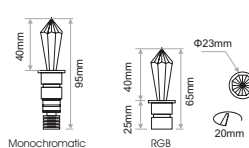

Code	Model	No.LED	CCT*	Watt/Current**	Dimensions	Beam Angle	Finish	
ALI.206 ALI.207	CRYSTAL	1	3000K 5600K	1W / 350mA	Φ60x85mm	Diffused	Chromed Aluminium	Dimmable
ALI.208 ALI.209	RHOMB		3000K 5600K		Φ30x83mm			
ALI.210 ALI.211	BALL		3000K 5600K		Φ30x83mm			
ALI.212 ALI.213	DIAMOND		3000K 5600K		Φ23x95mm			
ALI.214 ALI.215	DIAMOND MINI		3000K 5600K		0.5W / 160mA			

\*Other colours available upon request.

\*\*Adjustable intensity with ELECTRON dimmable constant current LED drivers.

Lighting management options:

DALI/DMX512/PHASE CUT/IR/RF/Bluetooth

Model	No.LED	Colour	Watt	Voltage	Dimensions	Beam Angle	Finish	
DIAMOND RGB /CC*	1	RGB	0.25W	5VDC	Φ23x65mm	Diffused	Chromed Aluminium	Dimmable

\*CC=Common Cathode

CRYSTAL

RHOMB

BALL

DIAMOND

DIAMOND MINI